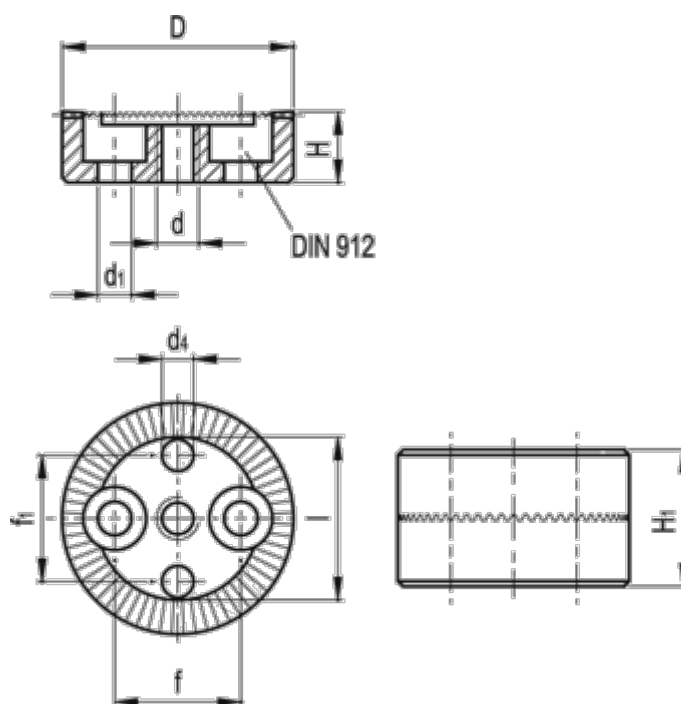

Data Sheet

Article number: 206545321

Description: E+G Serrated locking plate
GN 187.4-22-60-A-NI

Measures

D	= 22	l	= 15.5
d	= M4	Number of teeth	= 60
d1	= 3.2	Weight (g)	= 15
d4 H11	= 3		
f	= 12		
f1	= 12		
H +/-0.9	= 6.5		
H1	= 13		